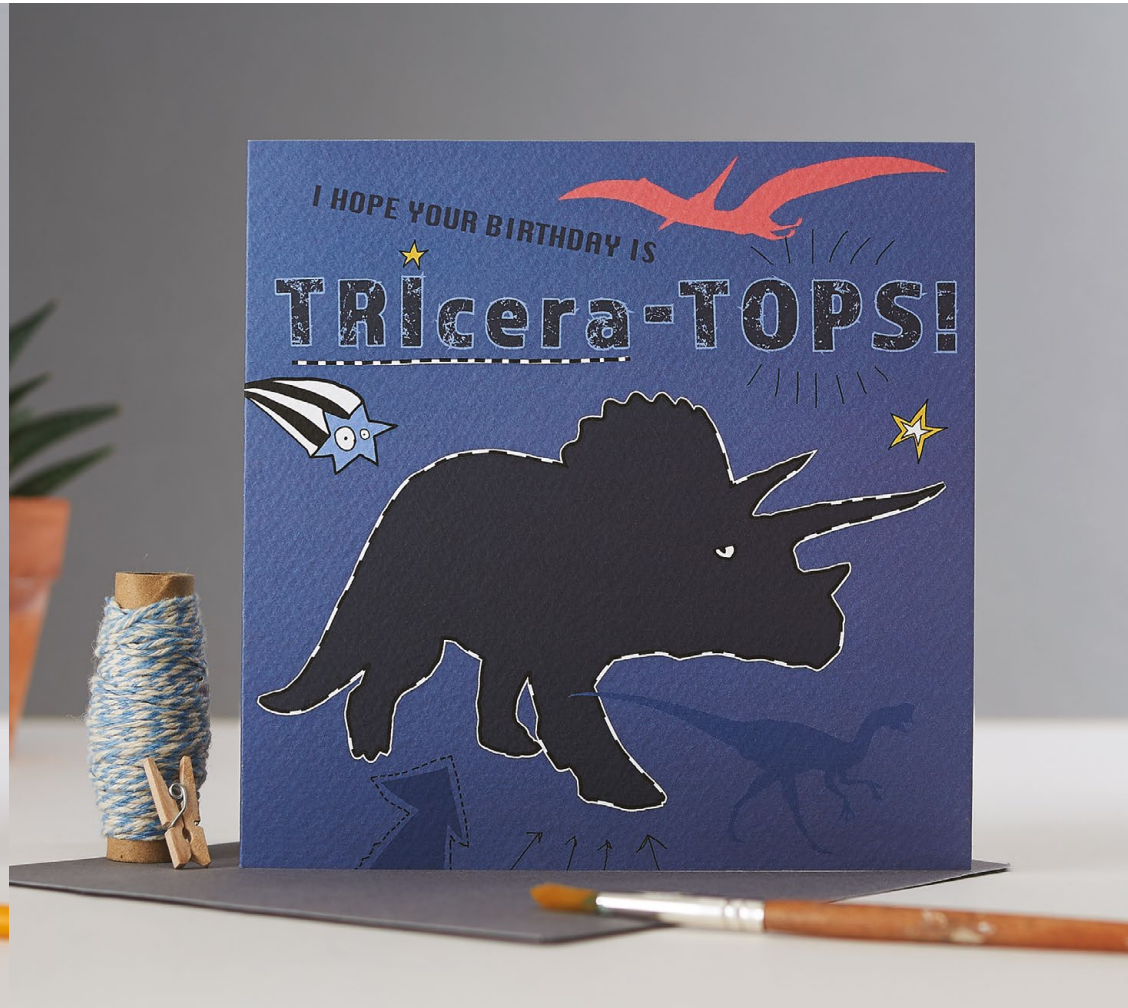

## Colour Block

Vibrant cute animals complement our very popular collection - Colour Block Pony.

Presented on a premium tactile thick board with a unique **DIE-CUT** edge, on natural fleck backgrounds.

Open birthdays and everyday occasions.

## Colour Block Pony

Equine designs uniquely presented on a premium tactile thick board with a **DIE-CUT** edge, plus natural fleck backgrounds to complement this style. Open birthdays and everyday occasions.

# Dinky Dino

Everyone loves a dino!

Children's ages 1-8 plus 6 open birthday's suitable for older children.

Unisex Ages 1-8 feature: **ONE - SINGLET, TWO - DOUBLET, THREE - TRIPLET** and so on.

# Fanciful Dolomite

Exquisite sophisticated equine watercolour art on marbled backgrounds, with a luxurious gloss and a unique **DIE-CUT** to the edges. See the full collection online.